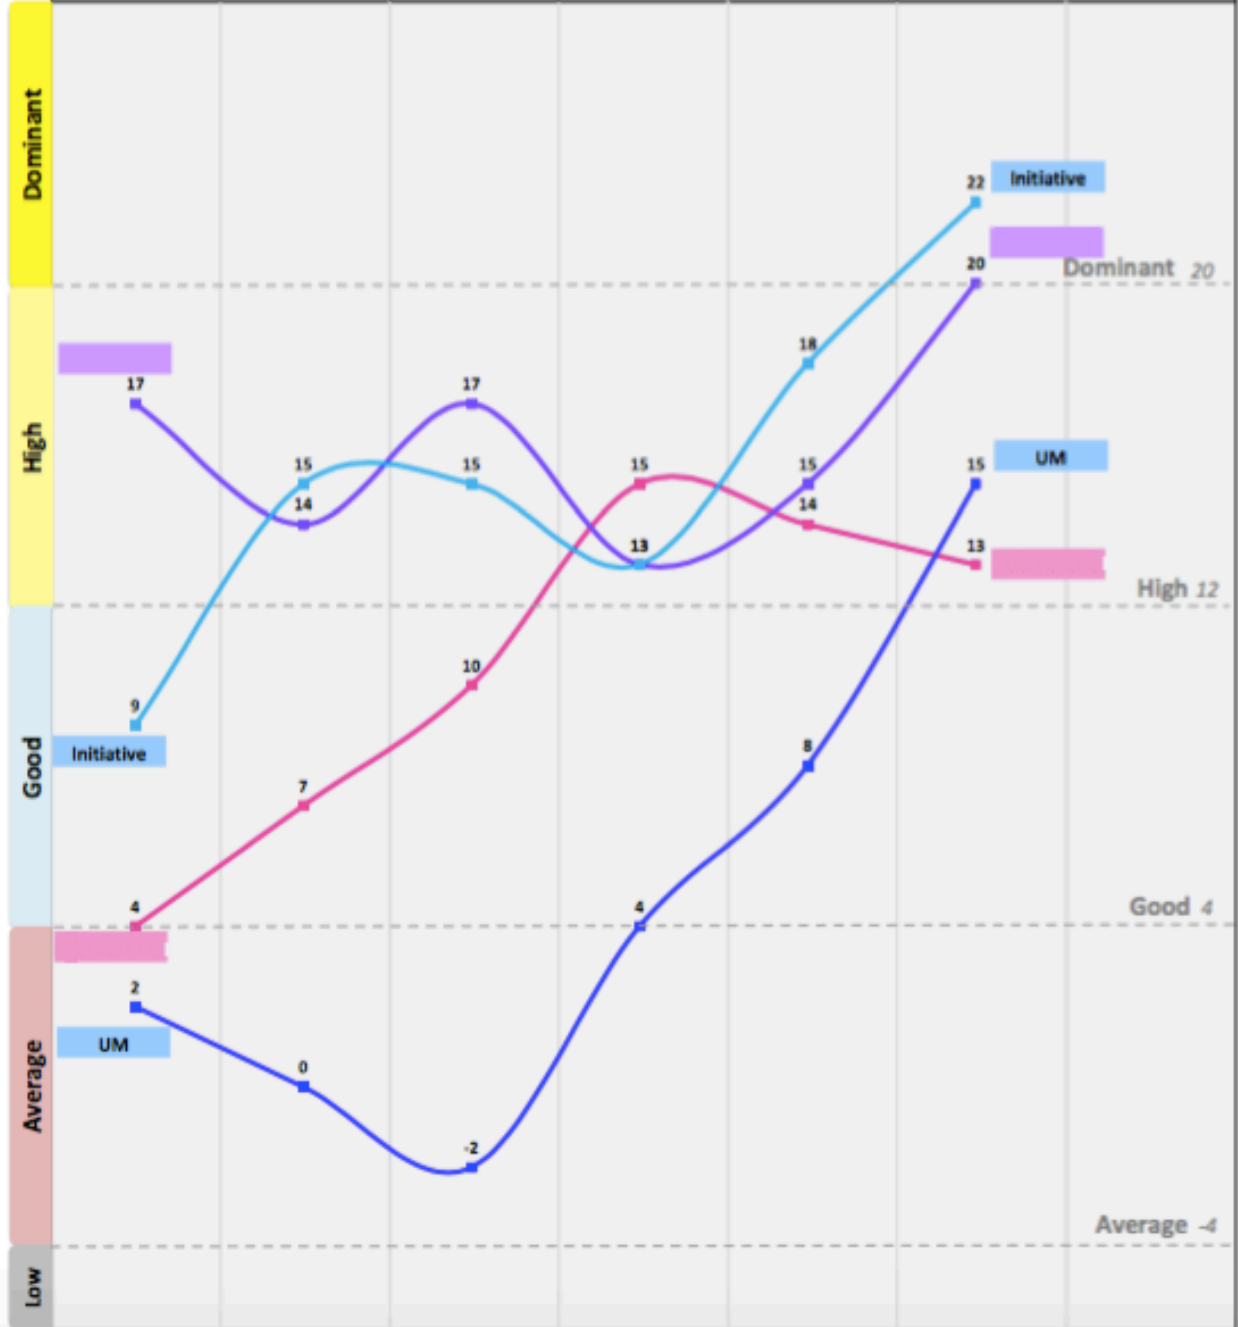

T95a- 03- **MEXICO** Qualitative Evaluation
Quali-Benchmark 10: TOP 4 agencies over 3 years

2014	2015		2016		2017	
March	February	December	March	November	March	June
32 pts	36 pts	40 pts	45 pts	55 pts	70 pts	?

Quali-Benchmark 7: Four Growing agencies over 3 years

2014	2015		2016		2017	
March	February	December	March	November	March	June
15 pts	20 pts	25 pts	25 pts	44 pts	56 pts	?